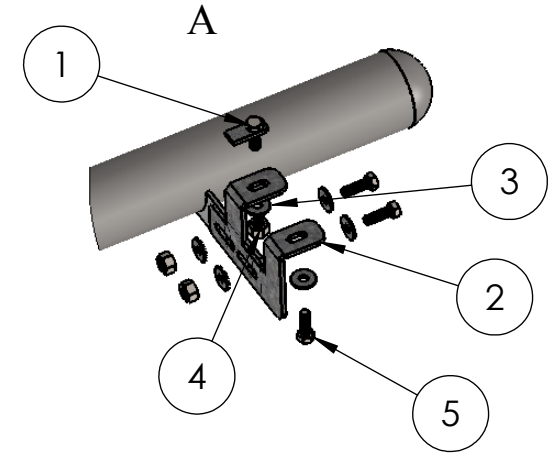

# VW. T5-T6 2004+ SIDE BAR TUBULAR A -LONG

PART NO	PART NAME	MATERIAL	QTY
1	M8x30 Bolt Plate (35x15_10)	Galvanized	8
2	Bracket Front	Galvanized	2
3	M8 Washer	Galvanized	34
4	M8 Nut	Galvanized	21
5	M8x30 Bolt	Galvanized	13
6	M8x30 Bolt Plate(15x80_10)	Galvanized	1
7	Bracket Middle	Galvanized	2
8	Bracket Rear	Galvanized	2
9	Volkswagen T5-T6 2004+ Side Bar Tubular A - Long	304	2