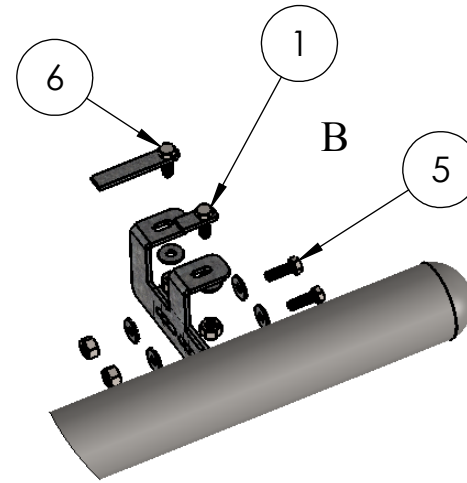

# VW. T5-T6 2004+ SIDE BAR TUBULAR A -LONG

PART NO	PART NAME	MATERIAL	QTY
1	M8x30 Bolt Plate (35x15_10)	Galvanized	8
2	Bracket Front	Galvanized	2
3	M8 Washer	Galvanized	34
4	M8 Nut	Galvanized	21
5	M8x30 Bolt	Galvanized	13
6	M8x30 Bolt Plate(15x80_10)	Galvanized	1
7	Bracket Middle	Galvanized	2
8	Bracket Rear	Galvanized	2
9	Volkswagen T5-T6 2004+ Side Bar Tubular A - Long	304	2