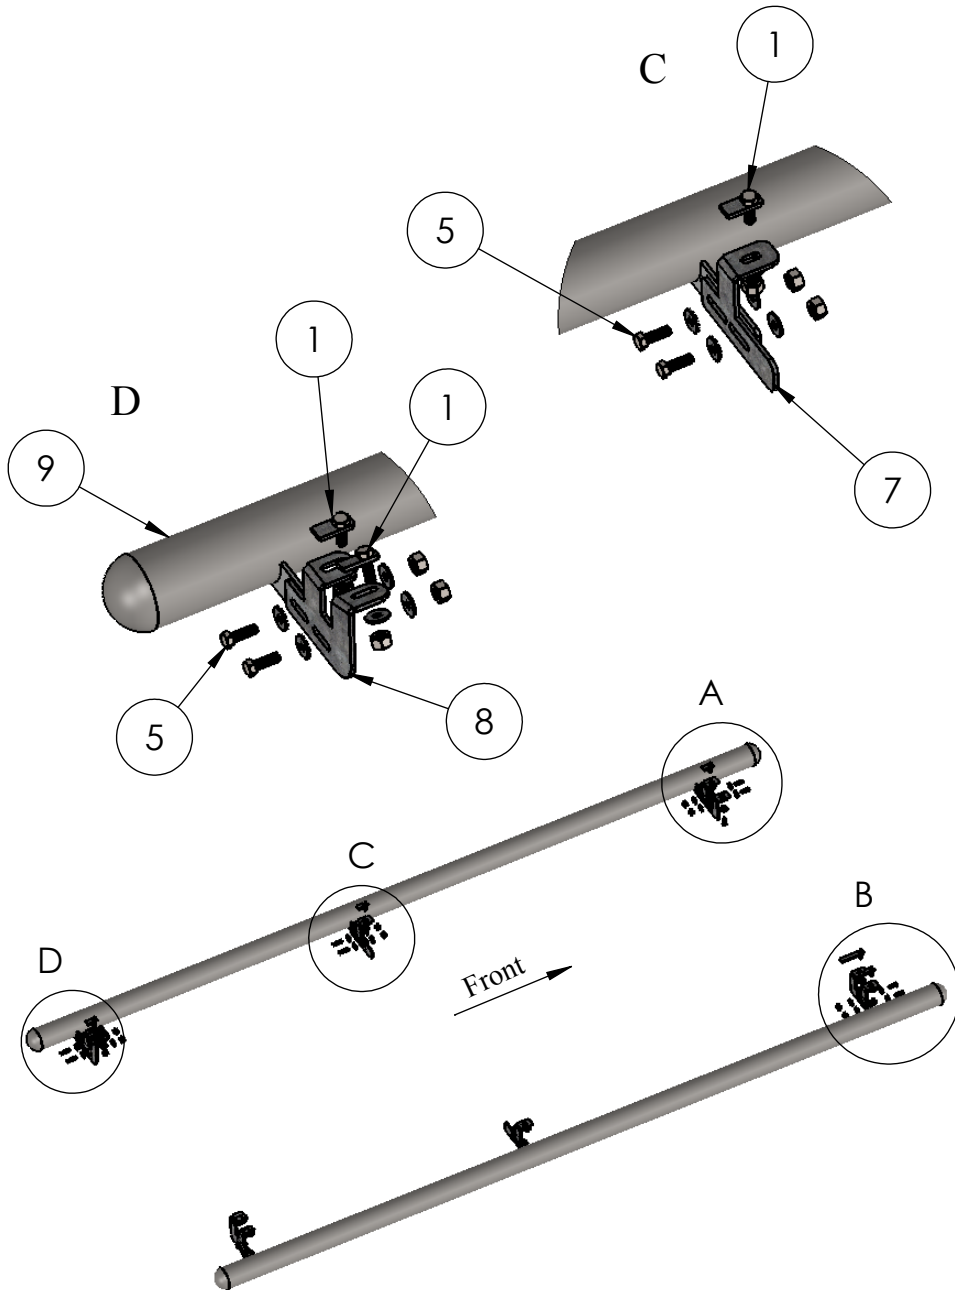

# VW. T5-T6 2004+ SIDE BAR TUBULAR A -LONG

PART NO	PART NAME	MATERIAL	QTY
1	M8x30 Bolt Plate (35x15_10)	Galvanized	8
2	Bracket Front	Galvanized	2
3	M8 Washer	Galvanized	34
4	M8 Nut	Galvanized	21
5	M8x30 Bolt	Galvanized	13
6	M8x30 Bolt Plate(15x80_10)	Galvanized	1
7	Bracket Middle	Galvanized	2
8	Bracket Rear	Galvanized	2
9	Volkswagen T5-T6 2004+ Side Bar Tubular A - Long	304	2