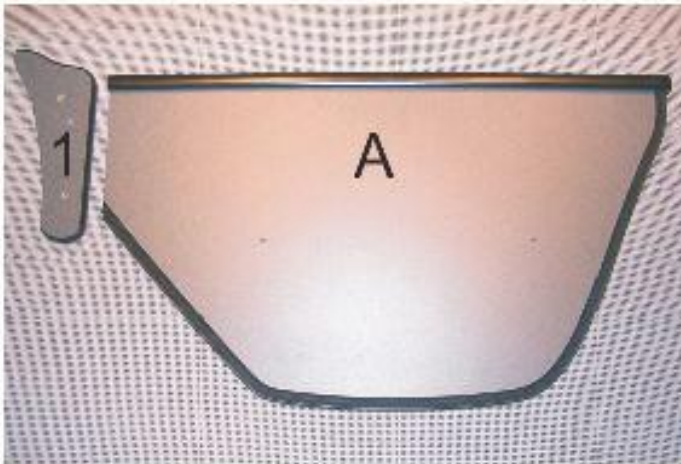

# DAF 95 XF

Daf shelf pickup:

- 1) Screw the detail 1 to the detail A.

DAF shelf instaliation:

- 1) Put the shelf on the panel;
- 2) Screw the screwbolts 6.0x75 to the panel.